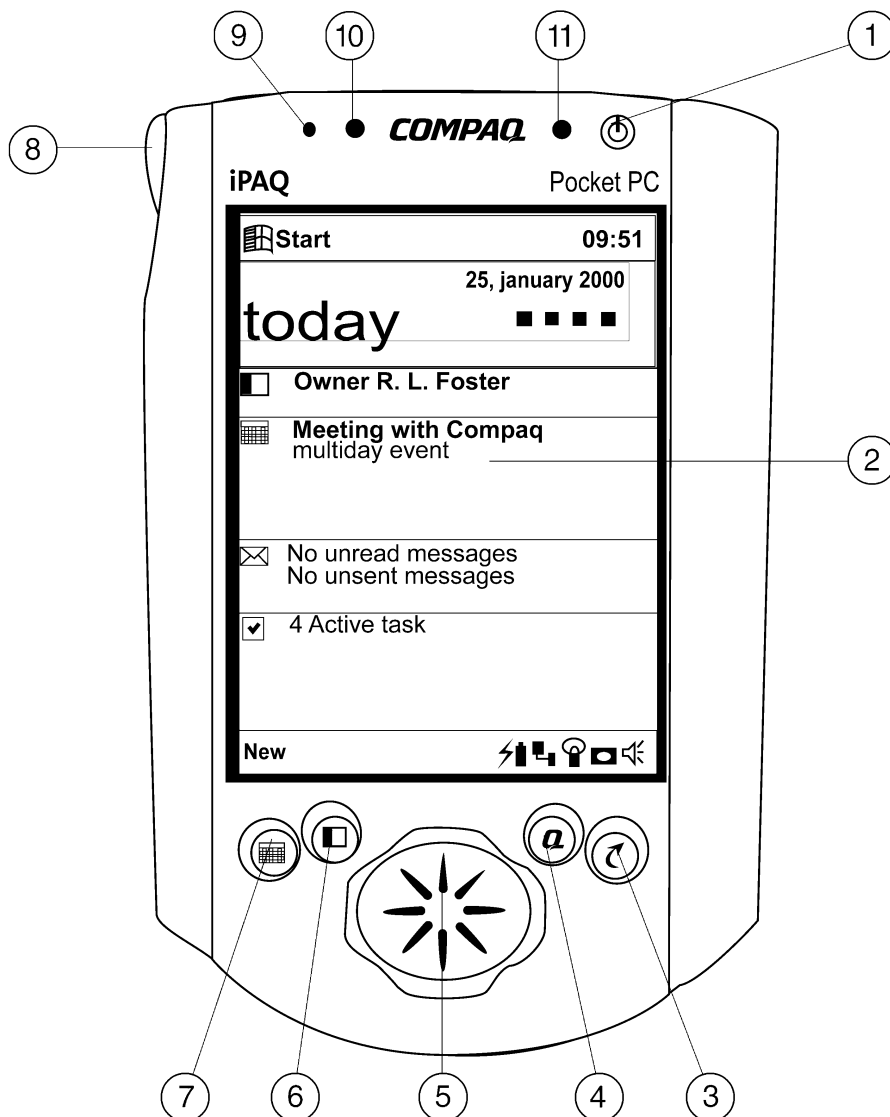

1. Instant on/off and Light Button
2. Display
3. QStart Button
4. QMenu
5. Speaker and 5-way joystick
6. Contacts Button
7. Calendar Button
8. Voice Recorder Button
9. Microphone
10. Ambient Light Sensor
11. Alarm/Charge Indicator Light